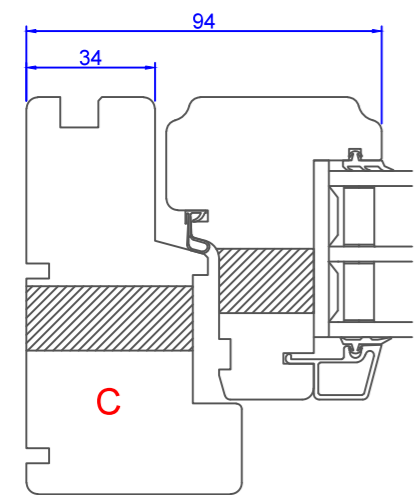

1 2 3 4 5 6 7 8

A
B
C
D
E
F

A
B
C
D
E
F

Constr. by AOS	Rev. by	Appr. by	Tolerance General Tolerance ± 0.2
Constr. Date 12/18/2015	Rev. date	Appr. date	Product series NTech
Norwegian: ND NTech Sikkerhetsvindu NTech Passiv, 105 mm karm			
Swedish: ND NTech Dreh-kipp Säkerhetsfönster NTech Passiv, 105 mm karm			
English: ND NTech Tilt and Turn NTech Passive, 105 mm frame			

NorDan
www.nordan.no - www.nordan.se - www.nordan.co.uk

Format: **A3** Scale: **1:2** Side: **1 of 1**

Drawing no. **N010904**

1 2 3 4