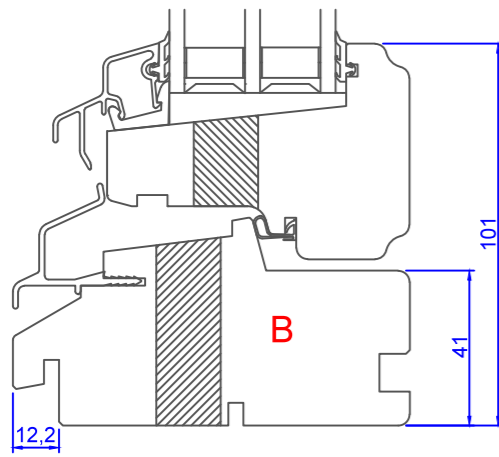

1 2 3 4 5 6 7 8

A
B
C
D
E
F

A
B
C
D
E
F

Constr. by AOS	Rev. by	Appr. by	Tolerance General Tolerance ± 0.2
Constr. Date 12/18/2015	Rev. date	Appr. date	Product series NTech
Norwegian: ND NTech Sikkerhetsvindu NTech Passiv, 105 mm karm			
Swedish: ND NTech Dreh-kipp Säkerhetsfönster NTech Passiv, 105 mm karm			
English: ND NTech Tilt and Turn NTech Passive, 105 mm frame			

NorDan
www.nordan.no - www.nordan.se - www.nordan.co.uk

Format: **A3** Scale: **1:2** Side: **1 of 1**

Drawing no. **N010904**

1 2 3 4