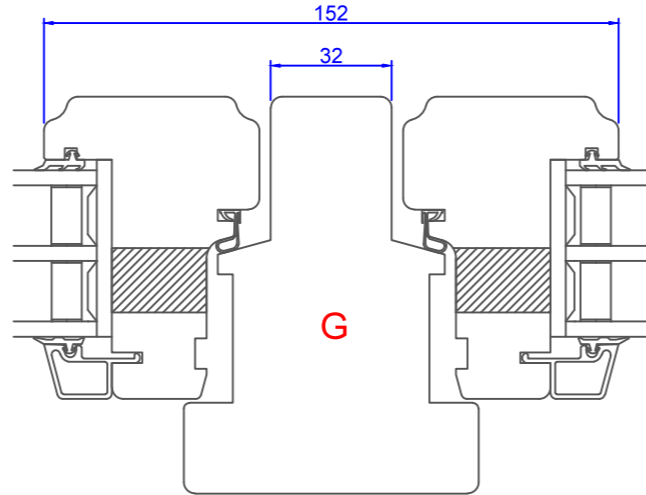

1 2 3 4 5 6 7 8

A
B
C
D
E
F

A
B
C
D
E
F

Constr. by AOS	Rev. by	Appr. by	Tolerance General Tolerance ± 0.2
Constr. Date 12/18/2015	Rev. date	Appr. date	Product series NTech
Norwegian: ND NTech Sikkerhetsvindu NTech Passiv, 105 mm karm			
Swedish: ND NTech Dreh-kipp Säkerhetsfönster NTech Passiv, 105 mm karm			
English: ND NTech Tilt and Turn NTech Passive, 105 mm frame			

NorDan
www.nordan.no - www.nordan.se - www.nordan.co.uk

Format: **A3** Scale: **1:2** Side: **1 of 1**

Drawing no. **N010904**

1 2 3 4