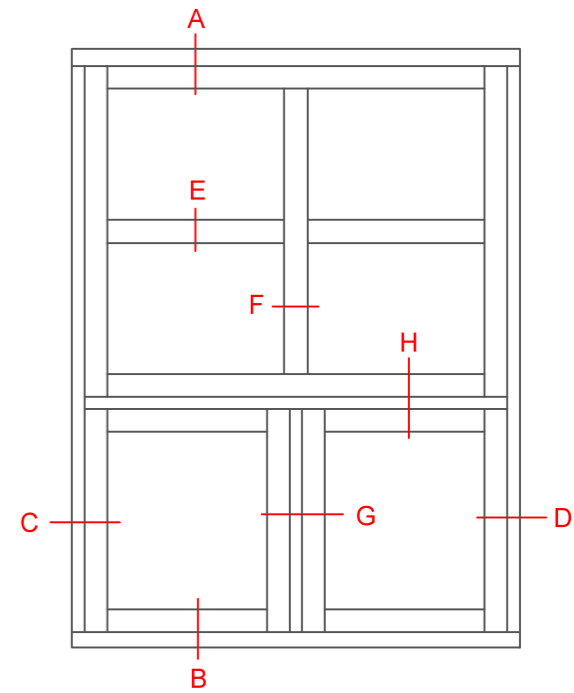

1 2 3 4 5 6 7 8

A
B
C
D
E
F

A
B
C
D
E
F

Constr. by AOS	Rev. by	Appr. by	Tolerance General Tolerance ± 0.2
Constr. Date 12/18/2015	Rev. date	Appr. date	Product series NTech
Norwegian: ND NTech Sikkerhetsvindu NTech Passiv, 105 mm karm			
Swedish: ND NTech Dreh-kipp Säkerhetsfönster NTech Passiv, 105 mm karm			
English: ND NTech Tilt and Turn NTech Passive, 105 mm frame			

NorDan
www.nordan.no - www.nordan.se - www.nordan.co.uk

Format: **A3** Scale: **1:2** Side: **1 of 1**

Drawing no. **N010904**

1 2 3 4