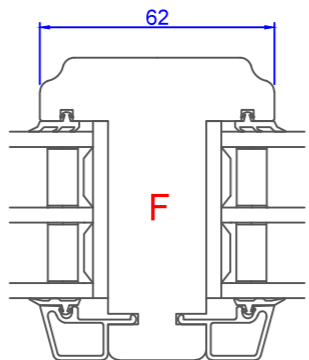

1 2 3 4 5 6 7 8

A
B
C
D
E
F

A
B
C
D
E
F

Constr. by AOS	Rev. by	Appr. by	Tolerance General Tolerance ± 0.2
Constr. Date 12/18/2015	Rev. date	Appr. date	Product series NTech
Norwegian: ND NTech Sikkerhetsvindu NTech Passiv, 105 mm karm			
Swedish: ND NTech Dreh-kipp Säkerhetsfönster NTech Passiv, 105 mm karm			
English: ND NTech Tilt and Turn NTech Passive, 105 mm frame			

NorDan
www.nordan.no - www.nordan.se - www.nordan.co.uk

Format: **A3** Scale: **1:2** Side: **1 of 1**

Drawing no. **N010904**

1 2 3 4