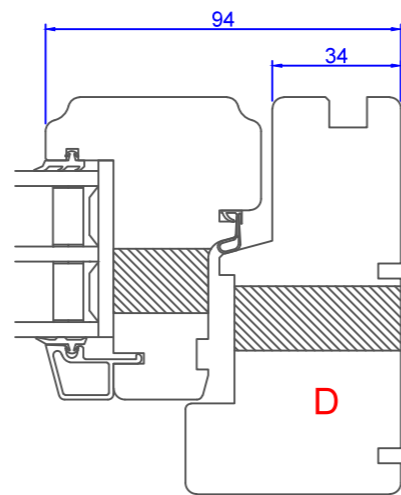

1 2 3 4 5 6 7 8

A
B
C
D
E
F

A
B
C
D
E
F

Constr. by AOS	Rev. by	Appr. by	Tolerance General Tolerance ± 0.2
Constr. Date 12/18/2015	Rev. date	Appr. date	Product series NTech
Norwegian: ND NTech Sikkerhetsvindu NTech Passiv, 105 mm karm			
Swedish: ND NTech Dreh-kipp Säkerhetsfönster NTech Passiv, 105 mm karm			
English: ND NTech Tilt and Turn NTech Passive, 105 mm frame			

NorDan
www.nordan.no - www.nordan.se - www.nordan.co.uk

Format: **A3** Scale: **1:2** Side: **1 of 1**

Drawing no. **N010904**

1 2 3 4