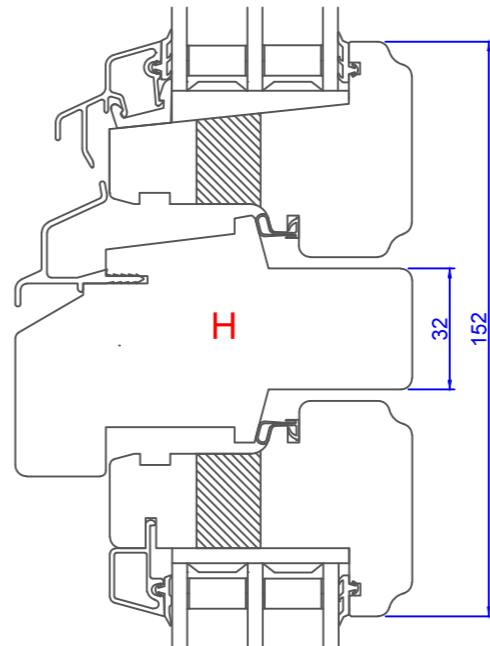

1 2 3 4 5 6 7 8

A
B
C
D
E
F

A
B
C
D
E
F

Constr. by AOS	Rev. by	Appr. by	Tolerance General Tolerance ± 0.2
Constr. Date 12/18/2015	Rev. date	Appr. date	Product series NTech
Norwegian: ND NTech Sikkerhetsvindu NTech Passiv, 105 mm karm			
Swedish: ND NTech Dreh-kipp Säkerhetsfönster NTech Passiv, 105 mm karm			
English: ND NTech Tilt and Turn NTech Passive, 105 mm frame			

NorDan
www.nordan.no - www.nordan.se - www.nordan.co.uk

Format: **A3** Scale: **1:2** Side: **1 of 1**

Drawing no. **N010904**

1 2 3 4