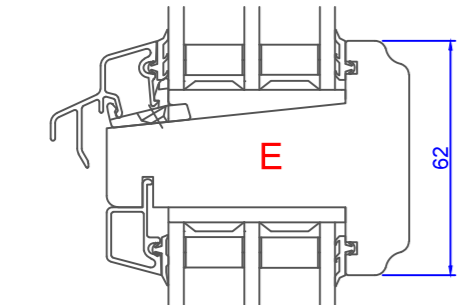

1 2 3 4 5 6 7 8

A
B
C
D
E
F

A
B
C
D
E
F

Constr. by AOS	Rev. by	Appr. by	Tolerance General Tolerance ± 0.2
Constr. Date 12/18/2015	Rev. date	Appr. date	Product series NTech
Norwegian: ND NTech Sikkerhetsvindu NTech Passiv, 105 mm karm			
Swedish: ND NTech Dreh-kipp Säkerhetsfönster NTech Passiv, 105 mm karm			
English: ND NTech Tilt and Turn NTech Passive, 105 mm frame			

NorDan
www.nordan.no - www.nordan.se - www.nordan.co.uk

Format: **A3** Scale: **1:2** Side: **1 of 1**

Drawing no. **N010904**

1 2 3 4