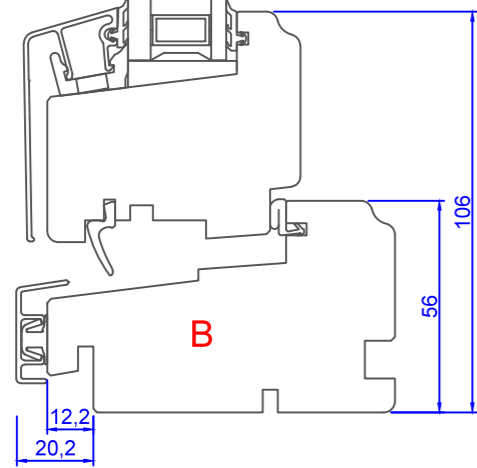

1 2 3 4 5 6 7 8

A
B
C
D
E
F

A
B
C
D
E
F

Constr. by AOS	Rev. by	Appr. by	Tolerance General Tolerance ± 0.2
Constr. Date 12/18/2015	Rev. date	Appr. date	Product series NTech
Norwegian: ND Ntech Villa Topphengslet 100 mm karm inkl. 8 mm alum.			
Swedish: ND NTech Villa Topphängd 100 mm karm inkl. 8 mm alum.			
English: ND NTech Villa Toppinged 100 mm frame incl. 8 mm alum.			

NorDan
www.nordan.no - www.nordan.se - www.nordan.co.uk

Format: A3   Scale: 1:2   Size: 1 of 1

Drawing no. **N360913**

Revision:

1 2 3 4