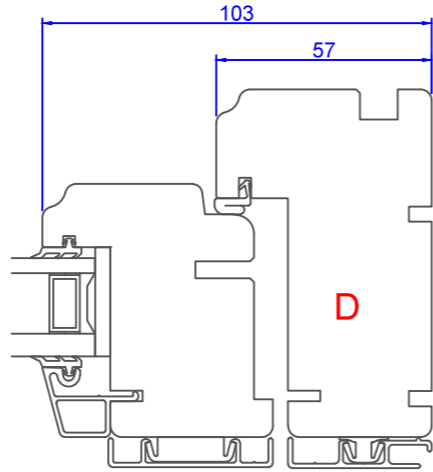

1 2 3 4 5 6 7 8

A
B
C
D
E
F

A
B
C
D
E
F

Constr. by AOS	Rev. by	Appr. by	Tolerance General Tolerance ± 0.2
Constr. Date 12/18/2015	Rev. date	Appr. date	Product series NTech
Norwegian: ND Ntech Villa Topphengslet 100 mm karm inkl. 8 mm alum.			
Swedish: ND NTech Villa Topphängd 100 mm karm inkl. 8 mm alum.			
English: ND NTech Villa Toppinged 100 mm frame incl. 8 mm alum.			

NorDan
www.nordan.no - www.nordan.se - www.nordan.co.uk

Format: A3   Scale: 1:2   Size: 1 of 1

Drawing no. **N360913**

Revision:

1 2 3 4