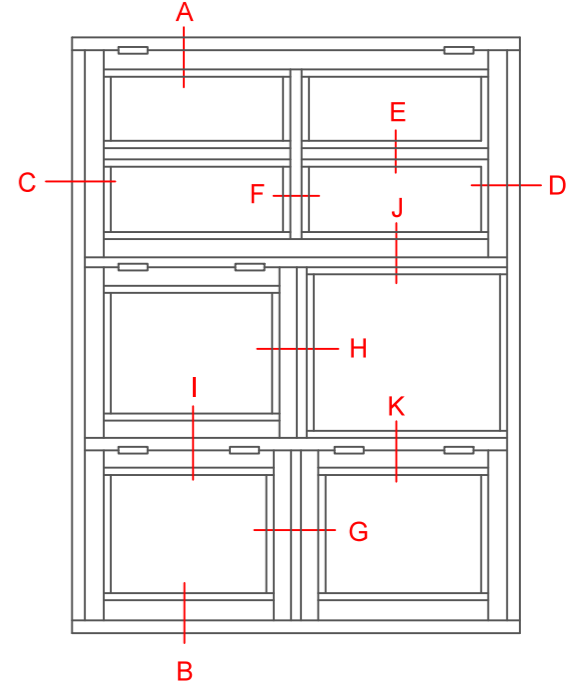

1 2 3 4 5 6 7 8

A
B
C
D
E
F

A
B
C
D
E
F

Constr. by AOS	Rev. by	Appr. by	Tolerance General Tolerance ± 0.2
Constr. Date 12/18/2015	Rev. date	Appr. date	Product series NTech
Norwegian: ND Ntech Villa Topphengslet 100 mm karm inkl. 8 mm alum.			
Swedish: ND NTech Villa Topphängd 100 mm karm inkl. 8 mm alum.			
English: ND NTech Villa Toppinged 100 mm frame incl. 8 mm alum.			

NorDan
www.nordan.no - www.nordan.se - www.nordan.co.uk

Format: A3   Scale: 1:2   Size: 1 of 1

Drawing no. **N360913**

Revision:

1 2 3 4