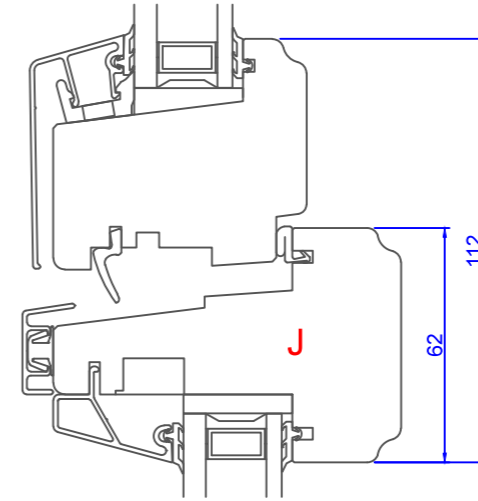

1 2 3 4 5 6 7 8

A
B
C
D
E
F

A
B
C
D
E
F

Constr. by AOS	Rev. by	Appr. by	Tolerance General Tolerance ± 0.2
Constr. Date 12/18/2015	Rev. date	Appr. date	Product series NTech
Norwegian: ND Ntech Villa Topphengslet 100 mm karm inkl. 8 mm alum.			
Swedish: ND NTech Villa Topphängd 100 mm karm inkl. 8 mm alum.			
English: ND NTech Villa Toppinged 100 mm frame incl. 8 mm alum.			

NorDan
www.nordan.no - www.nordan.se - www.nordan.co.uk

Format: A3   Scale: 1:2   Size: 1 of 1

Drawing no. **N360913**

Revision:

1 2 3 4