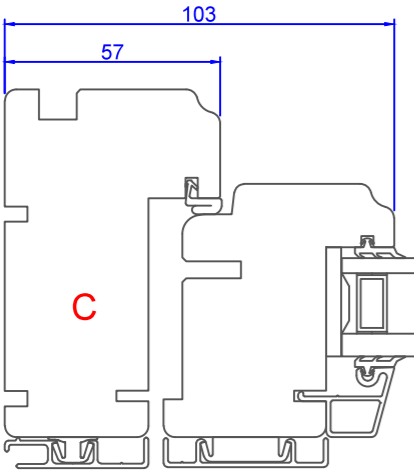

1 2 3 4 5 6 7 8

A
B
C
D
E
F

A
B
C
D
E
F

Constr. by AOS	Rev. by	Appr. by	Tolerance General Tolerance ± 0.2
Constr. Date 12/18/2015	Rev. date	Appr. date	Product series NTech
Norwegian: ND Ntech Villa Topphengslet 100 mm karm inkl. 8 mm alum.			
Swedish: ND NTech Villa Topphängd 100 mm karm inkl. 8 mm alum.			
English: ND NTech Villa Toppinged 100 mm frame incl. 8 mm alum.			

NorDan
www.nordan.no - www.nordan.se - www.nordan.co.uk

Format: A3   Scale: 1:2   Size: 1 of 1

Drawing no. **N360913**

Revision:

1 2 3 4