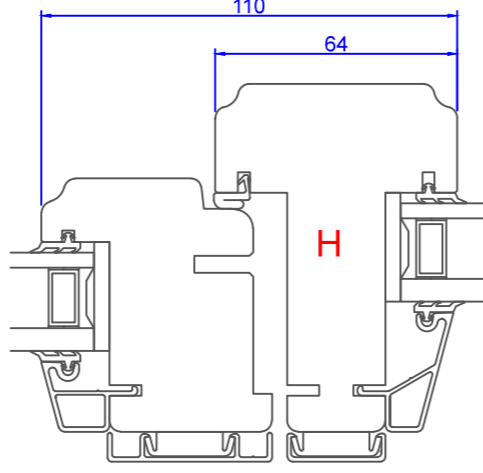

1 2 3 4 5 6 7 8

A
B
C
D
E
F

A
B
C
D
E
F

Constr. by AOS	Rev. by	Appr. by	Tolerance General Tolerance ± 0.2
Constr. Date 12/18/2015	Rev. date	Appr. date	Product series NTech
Norwegian: ND Ntech Villa Topphengslet 100 mm karm inkl. 8 mm alum.			
Swedish: ND NTech Villa Topphängd 100 mm karm inkl. 8 mm alum.			
English: ND NTech Villa Toppinged 100 mm frame incl. 8 mm alum.			

NorDan
www.nordan.no - www.nordan.se - www.nordan.co.uk

Format: A3   Scale: 1:2   Size: 1 of 1

Drawing no. **N360913**

Revision:

1 2 3 4