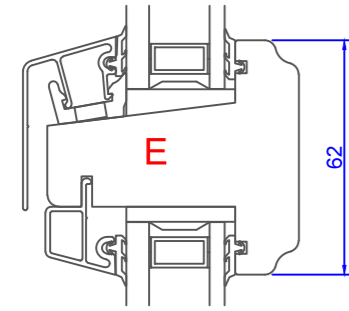

1 2 3 4 5 6 7 8

A
B
C
D
E
F

A
B
C
D
E
F

Constr. by AOS	Rev. by	Appr. by	Tolerance General Tolerance ± 0.2
Constr. Date 12/18/2015	Rev. date	Appr. date	Product series NTech
Norwegian: ND Ntech Villa Topphengslet 100 mm karm inkl. 8 mm alum.			
Swedish: ND NTech Villa Topphängd 100 mm karm inkl. 8 mm alum.			
English: ND NTech Villa Toppinged 100 mm frame incl. 8 mm alum.			

NorDan
www.nordan.no - www.nordan.se - www.nordan.co.uk

Format: A3   Scale: 1:2   Size: 1 of 1

Drawing no. **N360913**

Revision:

1 2 3 4