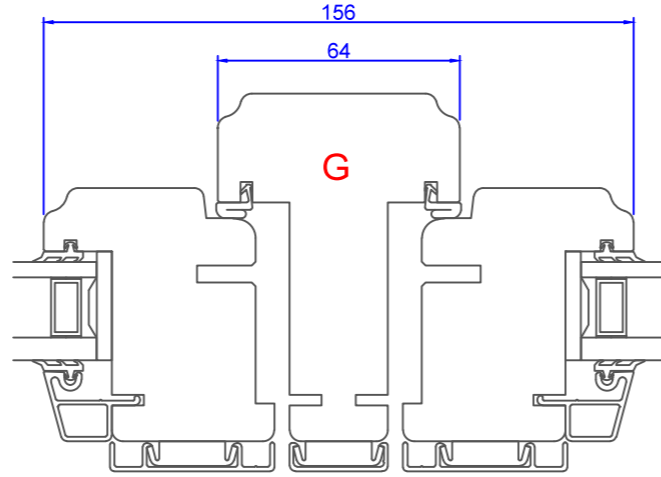

1 2 3 4 5 6 7 8

A
B
C
D
E
F

A
B
C
D
E
F

Constr. by AOS	Rev. by	Appr. by	Tolerance General Tolerance ± 0.2
Constr. Date 12/18/2015	Rev. date	Appr. date	Product series NTech
Norwegian: ND Ntech Villa Topphengslet 100 mm karm inkl. 8 mm alum.			
Swedish: ND NTech Villa Topphängd 100 mm karm inkl. 8 mm alum.			
English: ND NTech Villa Toppinged 100 mm frame incl. 8 mm alum.			

NorDan
www.nordan.no - www.nordan.se - www.nordan.co.uk

Format: A3   Scale: 1:2   Size: 1 of 1

Drawing no. **N360913**

Revision:

1 2 3 4