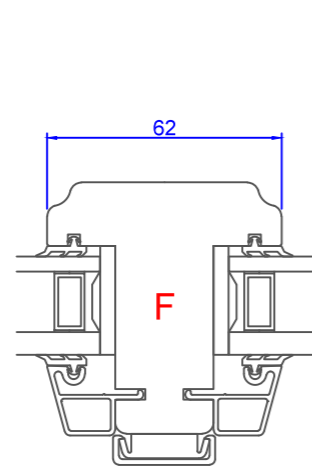

1 2 3 4 5 6 7 8

A
B
C
D
E
F

A
B
C
D
E
F

Constr. by AOS	Rev. by	Appr. by	Tolerance General Tolerance ± 0.2
Constr. Date 12/18/2015	Rev. date	Appr. date	Product series NTech
Norwegian: ND Ntech Villa Topphengslet 100 mm karm inkl. 8 mm alum.			
Swedish: ND NTech Villa Topphängd 100 mm karm inkl. 8 mm alum.			
English: ND NTech Villa Toppinged 100 mm frame incl. 8 mm alum.			

NorDan
www.nordan.no - www.nordan.se - www.nordan.co.uk

Format: A3   Scale: 1:2   Size: 1 of 1

Drawing no. **N360913**

Revision:

1 2 3 4