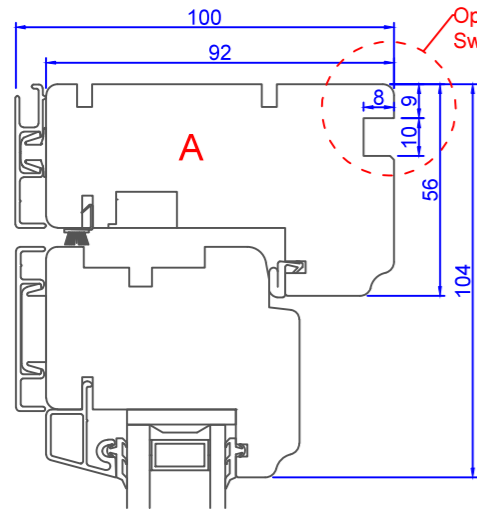

1 2 3 4 5 6 7 8

A
B
C
D
E
F

A
B
C
D
E
F

Constr. by AOS	Rev. by	Appr. by	Tolerance General Tolerance ± 0.2
Constr. Date 12/18/2015	Rev. date	Appr. date	Product series NTech
Norwegian: ND Ntech Villa Topphengslet 100 mm karm inkl. 8 mm alum.			
Swedish: ND NTech Villa Topphängd 100 mm karm inkl. 8 mm alum.			
English: ND NTech Villa Toppinged 100 mm frame incl. 8 mm alum.			

NorDan
www.nordan.no - www.nordan.se - www.nordan.co.uk

Format: A3   Scale: 1:2   Size: 1 of 1

Drawing no. **N360913**

Revision:

1 2 3 4