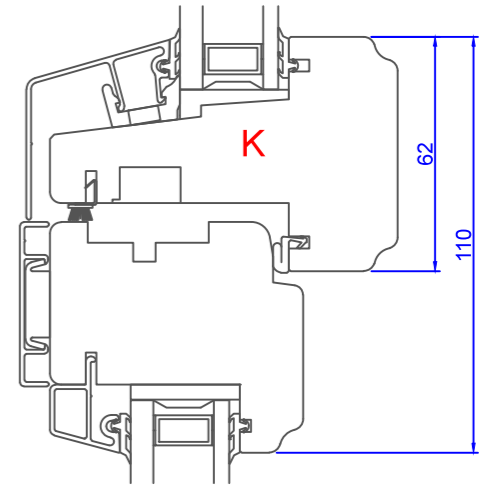

1 2 3 4 5 6 7 8

A
B
C
D
E
F

A
B
C
D
E
F

Constr. by AOS	Rev. by	Appr. by	Tolerance General Tolerance ± 0.2
Constr. Date 12/18/2015	Rev. date	Appr. date	Product series NTech
Norwegian: ND Ntech Villa Topphengslet 100 mm karm inkl. 8 mm alum.			
Swedish: ND NTech Villa Topphängd 100 mm karm inkl. 8 mm alum.			
English: ND NTech Villa Toppinged 100 mm frame incl. 8 mm alum.			

NorDan
www.nordan.no - www.nordan.se - www.nordan.co.uk

Format: A3   Scale: 1:2   Size: 1 of 1

Drawing no. **N360913**

Revision:

1 2 3 4