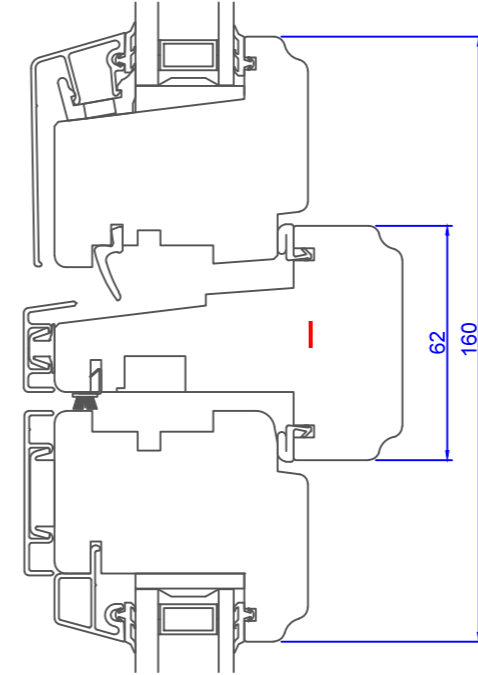

1 2 3 4 5 6 7 8

A
B
C
D
E
F

A
B
C
D
E
F

Constr. by AOS	Rev. by	Appr. by	Tolerance General Tolerance ± 0.2
Constr. Date 12/18/2015	Rev. date	Appr. date	Product series NTech
Norwegian: ND Ntech Villa Topphengslet 100 mm karm inkl. 8 mm alum.			
Swedish: ND NTech Villa Topphängd 100 mm karm inkl. 8 mm alum.			
English: ND NTech Villa Toppinged 100 mm frame incl. 8 mm alum.			

NorDan
www.nordan.no - www.nordan.se - www.nordan.co.uk

Format: A3   Scale: 1:2   Size: 1 of 1

Drawing no. **N360913**

Revision:

1 2 3 4