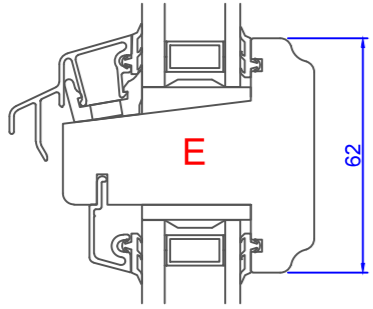

1 2 3 4 5 6 7 8

A
B
C
D
E
F

A
B
C
D
E
F

Constr. by AOS	Rev. by	Appr. by	Tolerance General Tolerance ± 0.2
Constr. Date 12/18/2015	Rev. date	Appr. date	Product series NTech
Norwegian: ND NTech Sikkerhetsvindu 92 mm karm Swedish: ND NTech Dreh-kipp Säkerhetsfönster 92 mm karm English: ND NTech Tilt and Turn 92 mm frame			

NorDan
www.nordan.no - www.nordan.se - www.nordan.co.uk

Format: **A3**   Scale: **1:2**   Size: **1 of 1**

Drawing no.: **N010900**

1 2 3 4