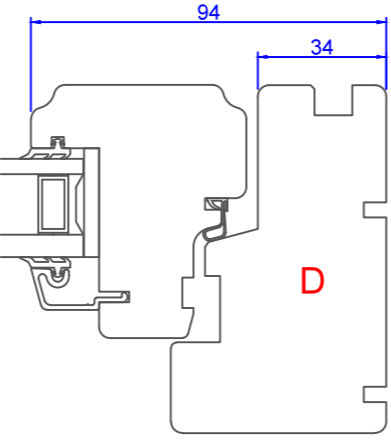

1 2 3 4 5 6 7 8

A
B
C
D
E
F

A
B
C
D
E
F

Constr. by AOS	Rev. by	Appr. by	Tolerance General Tolerance ± 0.2
Constr. Date 12/18/2015	Rev. date	Appr. date	Product series NTech
Norwegian: ND NTech Sikkerhetsvindu 92 mm karm Swedish: ND NTech Dreh-kipp Säkerhetsfönster 92 mm karm English: ND NTech Tilt and Turn 92 mm frame			

NorDan
www.nordan.no - www.nordan.se - www.nordan.co.uk

Format: **A3**   Scale: **1:2**   Size: **1 of 1**

Drawing no.: **N010900**

1 2 3 4