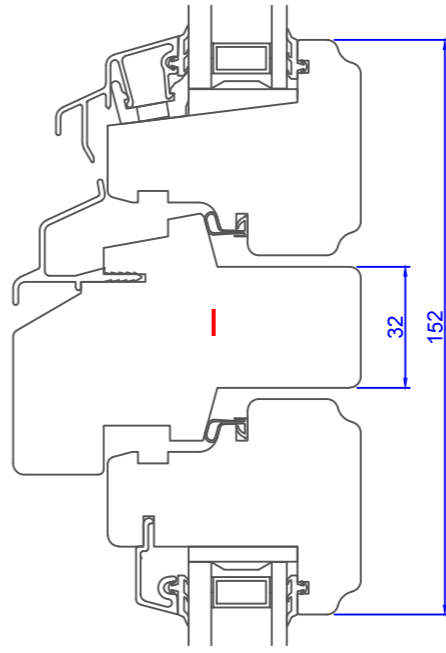

1 2 3 4 5 6 7 8

A
B
C
D
E
F

A
B
C
D
E
F

Constr. by AOS	Rev. by	Appr. by	Tolerance General Tolerance ± 0.2
Constr. Date 12/18/2015	Rev. date	Appr. date	Product series NTech
Norwegian: ND NTech Sikkerhetsvindu 92 mm karm Swedish: ND NTech Dreh-kipp Säkerhetsfönster 92 mm karm English: ND NTech Tilt and Turn 92 mm frame			

NorDan
www.nordan.no - www.nordan.se - www.nordan.co.uk

Format: **A3**   Scale: **1:2**   Size: **1 of 1**

Drawing no.: **N010900**

1 2 3 4