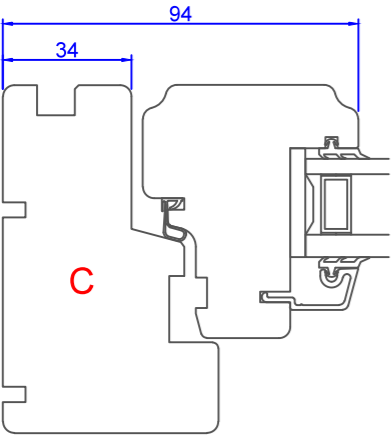

1 2 3 4 5 6 7 8

A
B
C
D
E
F

A
B
C
D
E
F

Constr. by AOS	Rev. by	Appr. by	Tolerance General Tolerance ± 0.2
Constr. Date 12/18/2015	Rev. date	Appr. date	Product series NTech
Norwegian: ND NTech Sikkerhetsvindu 92 mm karm Swedish: ND NTech Dreh-kipp Säkerhetsfönster 92 mm karm English: ND NTech Tilt and Turn 92 mm frame			

NorDan
www.nordan.no - www.nordan.se - www.nordan.co.uk

Format: **A3**   Scale: **1:2**   Size: **1 of 1**

Drawing no.: **N010900**

1 2 3 4