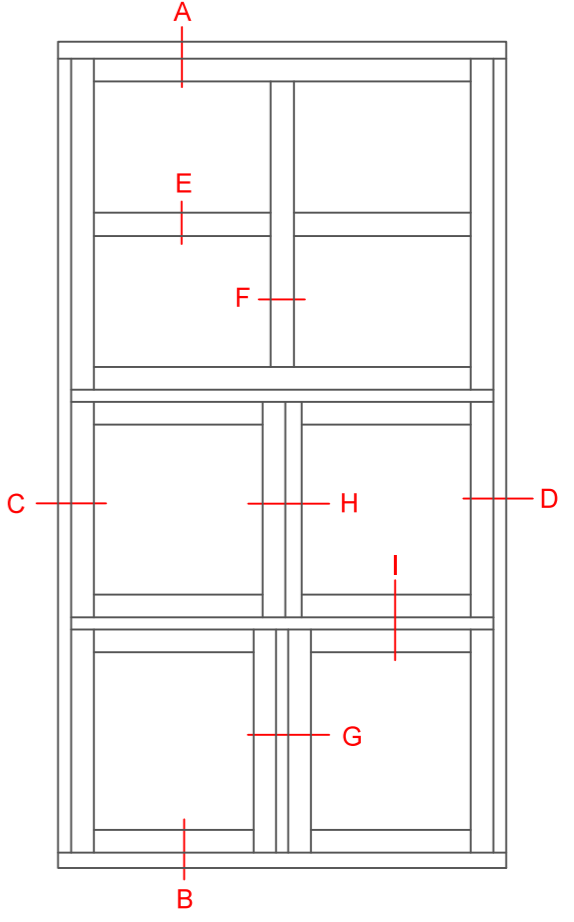

1 2 3 4 5 6 7 8

A
B
C
D
E
F

A
B
C
D
E
F

Constr. by AOS	Rev. by	Appr. by	Tolerance General Tolerance ± 0.2
Constr. Date 12/18/2015	Rev. date	Appr. date	Product series NTech
Norwegian: ND NTech Sikkerhetsvindu 92 mm karm Swedish: ND NTech Dreh-kipp Säkerhetsfönster 92 mm karm English: ND NTech Tilt and Turn 92 mm frame			

NorDan
www.nordan.no - www.nordan.se - www.nordan.co.uk

Format: **A3**   Scale: **1:2**   Size: **1 of 1**

Drawing no.: **N010900**

1 2 3 4