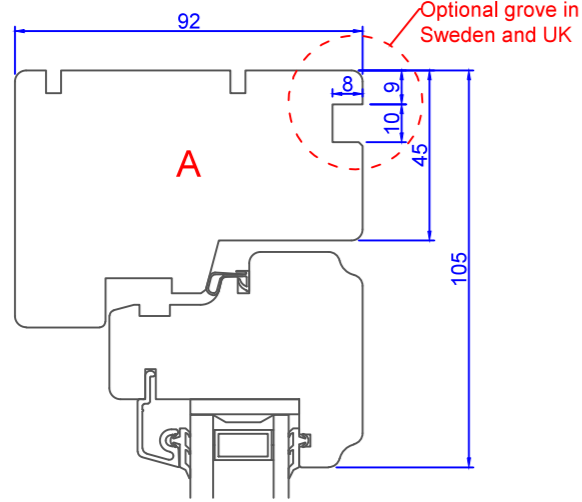

1 2 3 4 5 6 7 8

A
B
C
D
E
F

A
B
C
D
E
F

Constr. by AOS	Rev. by	Appr. by	Tolerance General Tolerance ± 0.2
Constr. Date 12/18/2015	Rev. date	Appr. date	Product series NTech
Norwegian: ND NTech Sikkerhetsvindu 92 mm karm Swedish: ND NTech Dreh-kipp Säkerhetsfönster 92 mm karm English: ND NTech Tilt and Turn 92 mm frame			

NorDan
www.nordan.no - www.nordan.se - www.nordan.co.uk

Format: **A3**   Scale: **1:2**   Size: **1 of 1**

Drawing no.: **N010900**

1 2 3 4