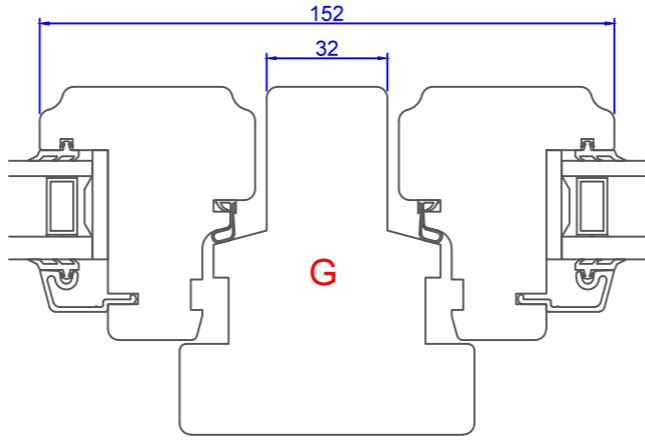

1 2 3 4 5 6 7 8

A
B
C
D
E
F

A
B
C
D
E
F

Constr. by AOS	Rev. by	Appr. by	Tolerance General Tolerance ± 0.2
Constr. Date 12/18/2015	Rev. date	Appr. date	Product series NTech
Norwegian: ND NTech Sikkerhetsvindu 92 mm karm Swedish: ND NTech Dreh-kipp Säkerhetsfönster 92 mm karm English: ND NTech Tilt and Turn 92 mm frame			

NorDan
www.nordan.no - www.nordan.se - www.nordan.co.uk

Format: **A3**   Scale: **1:2**   Size: **1 of 1**

Drawing no.: **N010900**

1 2 3 4