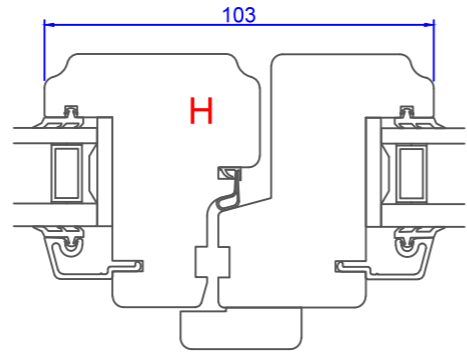

1 2 3 4 5 6 7 8

A
B
C
D
E
F

A
B
C
D
E
F

Constr. by AOS	Rev. by	Appr. by	Tolerance General Tolerance ± 0.2
Constr. Date 12/18/2015	Rev. date	Appr. date	Product series NTech
Norwegian: ND NTech Sikkerhetsvindu 92 mm karm Swedish: ND NTech Dreh-kipp Säkerhetsfönster 92 mm karm English: ND NTech Tilt and Turn 92 mm frame			

NorDan
www.nordan.no - www.nordan.se - www.nordan.co.uk

Format: **A3**   Scale: **1:2**   Size: **1 of 1**

Drawing no.: **N010900**

1 2 3 4