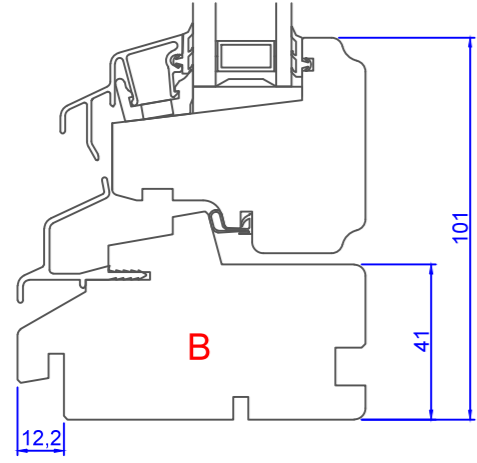

1 2 3 4 5 6 7 8

A
B
C
D
E
F

A
B
C
D
E
F

Constr. by AOS	Rev. by	Appr. by	Tolerance General Tolerance ± 0.2
Constr. Date 12/18/2015	Rev. date	Appr. date	Product series NTech
Norwegian: ND NTech Sikkerhetsvindu 92 mm karm Swedish: ND NTech Dreh-kipp Säkerhetsfönster 92 mm karm English: ND NTech Tilt and Turn 92 mm frame			

NorDan
www.nordan.no - www.nordan.se - www.nordan.co.uk

Format: **A3**   Scale: **1:2**   Size: **1 of 1**

Drawing no.: **N010900**

1 2 3 4