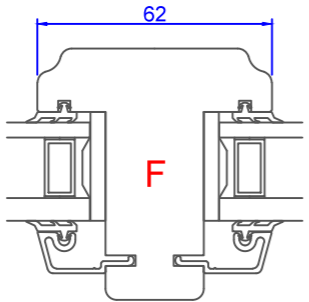

1 2 3 4 5 6 7 8

A
B
C
D
E
F

A
B
C
D
E
F

Constr. by AOS	Rev. by	Appr. by	Tolerance General Tolerance ± 0.2
Constr. Date 12/18/2015	Rev. date	Appr. date	Product series NTech
Norwegian: ND NTech Sikkerhetsvindu 92 mm karm Swedish: ND NTech Dreh-kipp Säkerhetsfönster 92 mm karm English: ND NTech Tilt and Turn 92 mm frame			

NorDan
www.nordan.no - www.nordan.se - www.nordan.co.uk

Format: **A3**   Scale: **1:2**   Size: **1 of 1**

Drawing no.: **N010900**

1 2 3 4