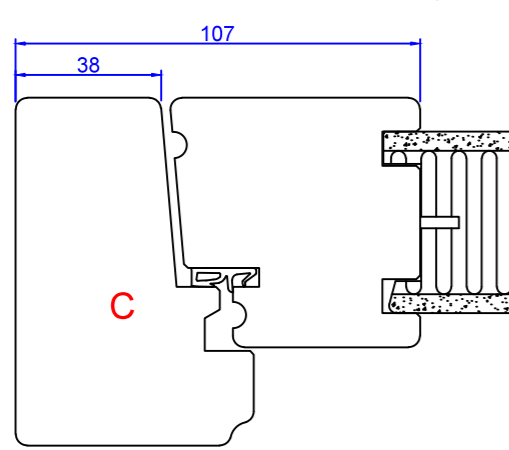

1 2 3 4 5 6 7 8

A
B
C
D
E
F

A
B
C
D
E
F

Constr. by AOS	Rev. by	Appr. by	Tolerance General Tolerance ± 0.2
Constr. Date 12/18/2015	Rev. date	Appr. date	Product series NTech
Norwegian: ND Ntech Sikkerhetsdør 92 mm karm			
Swedish: ND NTech Säkerhetsdörr 92 mm karm			
English: ND NTech Balcony door (security) 92 mm frame			

NorDan
www.nordan.no - www.nordan.se - www.nordan.co.uk

Format: A3   Scale: 1:2   Size: 1 of 1

Drawing no. **N080900**

Revision:

1 2 3 4 5 6 7 8