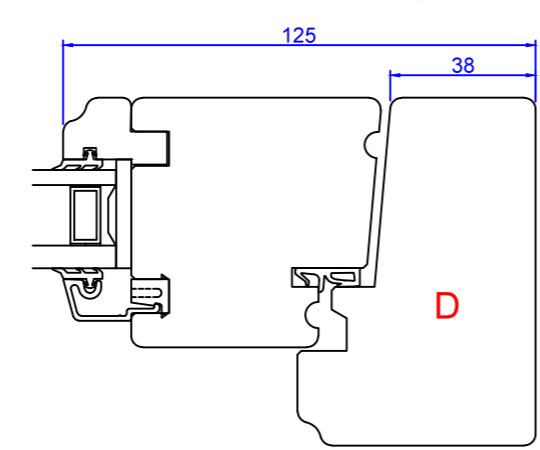

1 2 3 4 5 6 7 8

A
B
C
D
E
F

A
B
C
D
E
F

Constr. by AOS	Rev. by	Appr. by	Tolerance General Tolerance ± 0.2
Constr. Date 12/18/2015	Rev. date	Appr. date	Product series NTech
Norwegian: ND Ntech Sikkerhetsdør 92 mm karm			
Swedish: ND NTech Säkerhetsdörr 92 mm karm			
English: ND NTech Balcony door (security) 92 mm frame			

NorDan
www.nordan.no - www.nordan.se - www.nordan.co.uk

Format: A3   Scale: 1:2   Size: 1 of 1

Drawing no. **N080900**

Revision:

1 2 3 4 5 6 7 8