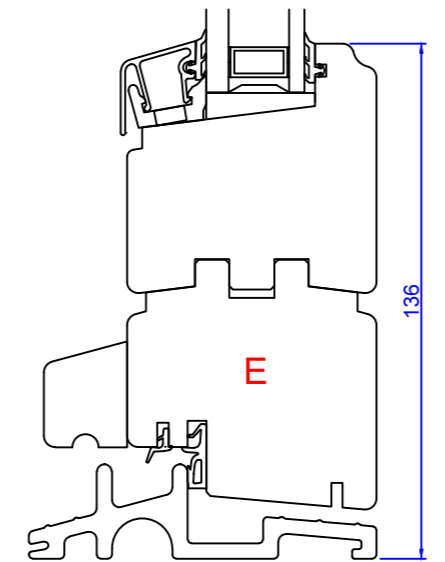

1 2 3 4 5 6 7 8

A
B
C
D
E
F

A
B
C
D
E
F

Constr. by AOS	Rev. by	Appr. by	Tolerance General Tolerance ± 0.2
Constr. Date 12/18/2015	Rev. date	Appr. date	Product series NTech
Norwegian: ND Ntech Sikkerhetsdør 92 mm karm			
Swedish: ND NTech Säkerhetsdörr 92 mm karm			
English: ND NTech Balcony door (security) 92 mm frame			

NorDan
www.nordan.no - www.nordan.se - www.nordan.co.uk

Format: A3   Scale: 1:2   Size: 1 of 1

Drawing no. **N080900**

Revision:

1 2 3 4 5 6 7 8