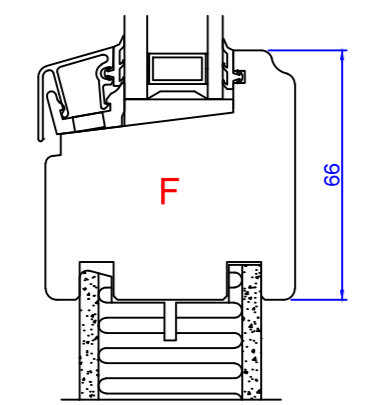

1 2 3 4 5 6 7 8

A
B
C
D
E
F

A
B
C
D
E
F

Constr. by AOS	Rev. by	Appr. by	Tolerance General Tolerance ± 0.2
Constr. Date 12/18/2015	Rev. date	Appr. date	Product series NTech
Norwegian: ND Ntech Sikkerhetsdør 92 mm karm			
Swedish: ND NTech Säkerhetsdörr 92 mm karm			
English: ND NTech Balcony door (security) 92 mm frame			

NorDan
www.nordan.no - www.nordan.se - www.nordan.co.uk

Format: A3   Scale: 1:2   Size: 1 of 1

Drawing no. **N080900**

Revision:

1 2 3 4 5 6 7 8