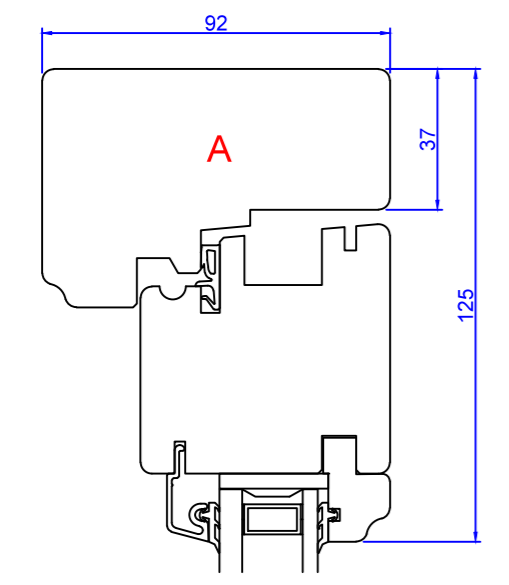

1 2 3 4 5 6 7 8

A
B
C
D
E
F

A
B
C
D
E
F

Constr. by AOS	Rev. by	Appr. by	Tolerance General Tolerance ± 0.2
Constr. Date 12/18/2015	Rev. date	Appr. date	Product series NTech
Norwegian: ND Ntech Sikkerhetsdør 92 mm karm			
Swedish: ND NTech Säkerhetsdörr 92 mm karm			
English: ND NTech Balcony door (security) 92 mm frame			

NorDan
www.nordan.no - www.nordan.se - www.nordan.co.uk

Format: A3   Scale: 1:2   Size: 1 of 1

Drawing no. **N080900**

Revision:

1 2 3 4 5 6 7 8