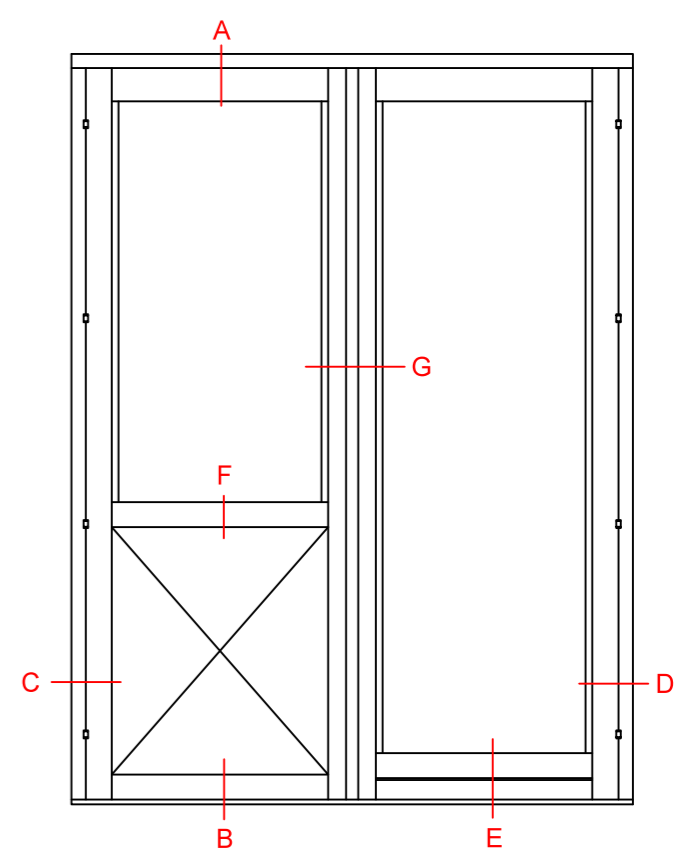

1 2 3 4 5 6 7 8

A
B
C
D
E
F

A
B
C
D
E
F

Constr. by AOS	Rev. by	Appr. by	Tolerance General Tolerance ± 0.2
Constr. Date 12/18/2015	Rev. date	Appr. date	Product series NTech
Norwegian: ND Ntech Sikkerhetsdør 92 mm karm			
Swedish: ND NTech Säkerhetsdörr 92 mm karm			
English: ND NTech Balcony door (security) 92 mm frame			

NorDan
www.nordan.no - www.nordan.se - www.nordan.co.uk

Format: A3   Scale: 1:2   Size: 1 of 1

Drawing no. **N080900**

Revision:

1 2 3 4 5 6 7 8