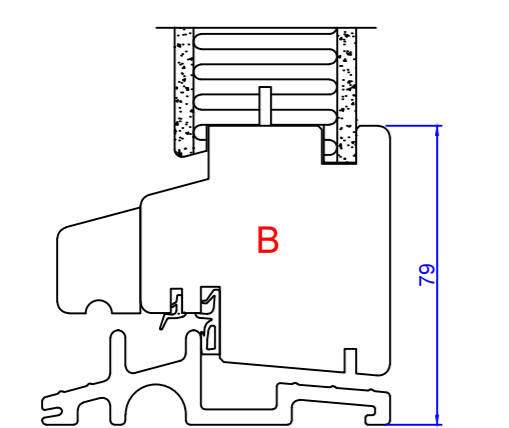

1 2 3 4 5 6 7 8

A
B
C
D
E
F

A
B
C
D
E
F

Constr. by AOS	Rev. by	Appr. by	Tolerance General Tolerance ± 0.2
Constr. Date 12/18/2015	Rev. date	Appr. date	Product series NTech
Norwegian: ND Ntech Sikkerhetsdør 92 mm karm			
Swedish: ND NTech Säkerhetsdörr 92 mm karm			
English: ND NTech Balcony door (security) 92 mm frame			

NorDan
www.nordan.no - www.nordan.se - www.nordan.co.uk

Format: A3   Scale: 1:2   Size: 1 of 1

Drawing no. **N080900**

Revision:

1 2 3 4 5 6 7 8