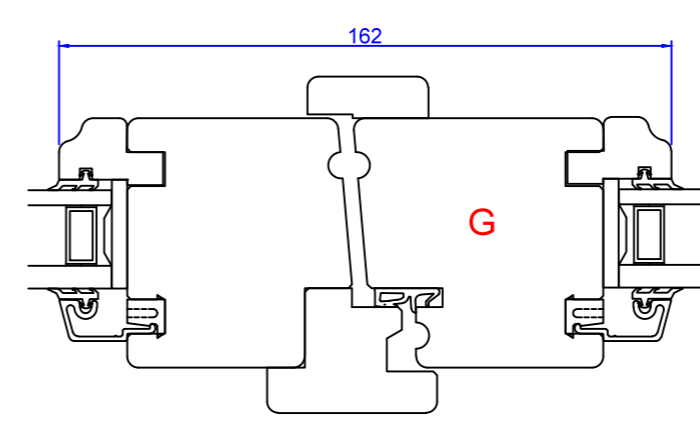

1 2 3 4 5 6 7 8

A
B
C
D
E
F

A
B
C
D
E
F

Constr. by AOS	Rev. by	Appr. by	Tolerance General Tolerance ± 0.2
Constr. Date 12/18/2015	Rev. date	Appr. date	Product series NTech
Norwegian: ND Ntech Sikkerhetsdør 92 mm karm			
Swedish: ND NTech Säkerhetsdörr 92 mm karm			
English: ND NTech Balcony door (security) 92 mm frame			

NorDan
www.nordan.no - www.nordan.se - www.nordan.co.uk

Format: A3   Scale: 1:2   Size: 1 of 1

Drawing no. **N080900**

Revision:

1 2 3 4 5 6 7 8