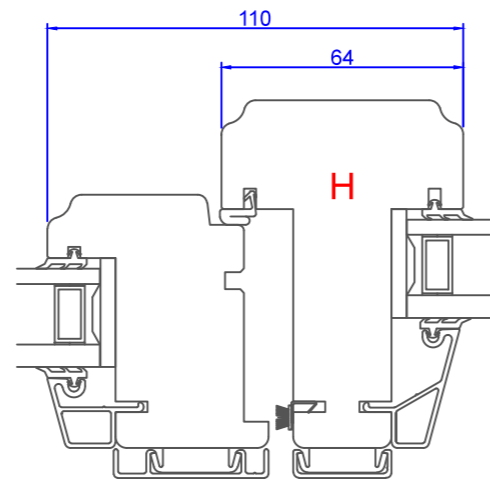

1 2 3 4 5 6 7 8

A B C D E F

A B C D E F

Constr. by AOS	Rev. by	Appr. by	Tolerance General Tolerance ± 0.2
Constr. Date 12/18/2015	Rev. date	Appr. date	Product series NTech
Norwegian: ND Ntech Villa Toppsving Opus 100 mm karm inkl. 8 mm alum.			
Swedish: ND NTech Villa Vridfönster Opus 100 mm karm inkl. 8 mm alum.			
English: ND NTech Villa Topswing reversible Opus 100 mm frame incl. 8 mm alum.			

NorDan
www.nordan.no - www.nordan.se - www.nordan.co.uk

Format: **A3** Scale: **1:2** Size: **1 of 1**

Drawing no. **N360907**

Revision

1 2 3 4