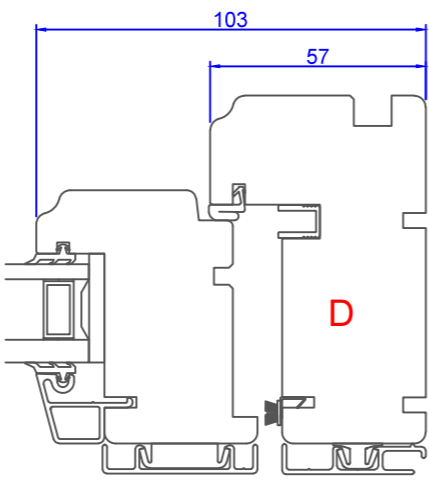

1 2 3 4 5 6 7 8

A B C D E F

A B C D E F

Constr. by AOS	Rev. by	Appr. by	Tolerance General Tolerance ± 0.2
Constr. Date 12/18/2015	Rev. date	Appr. date	Product series NTech
Norwegian: ND Ntech Villa Toppsving Opus 100 mm karm inkl. 8 mm alum.			
Swedish: ND NTech Villa Vridfönster Opus 100 mm karm inkl. 8 mm alum.			
English: ND NTech Villa Topswing reversible Opus 100 mm frame incl. 8 mm alum.			

NorDan
www.nordan.no - www.nordan.se - www.nordan.co.uk

Format: **A3** Scale: **1:2** Size: **1 of 1**

Drawing no. **N360907**

Revision

1 2 3 4