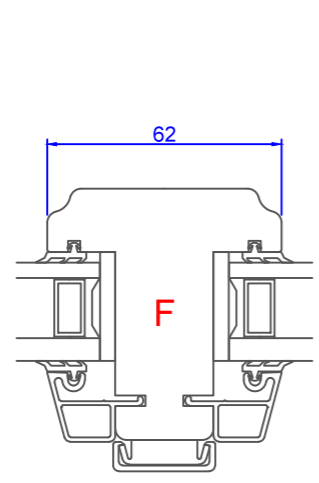

1 2 3 4 5 6 7 8

A B C D E F

A B C D E F

Constr. by AOS	Rev. by	Appr. by	Tolerance General Tolerance ± 0.2
Constr. Date 12/18/2015	Rev. date	Appr. date	Product series NTech
Norwegian: ND Ntech Villa Toppsving Opus 100 mm karm inkl. 8 mm alum.			
Swedish: ND NTech Villa Vridfönster Opus 100 mm karm inkl. 8 mm alum.			
English: ND NTech Villa Topswing reversible Opus 100 mm frame incl. 8 mm alum.			

NorDan
www.nordan.no - www.nordan.se - www.nordan.co.uk

Format: **A3** Scale: **1:2** Size: **1 of 1**

Drawing no. **N360907**

Revision

1 2 3 4