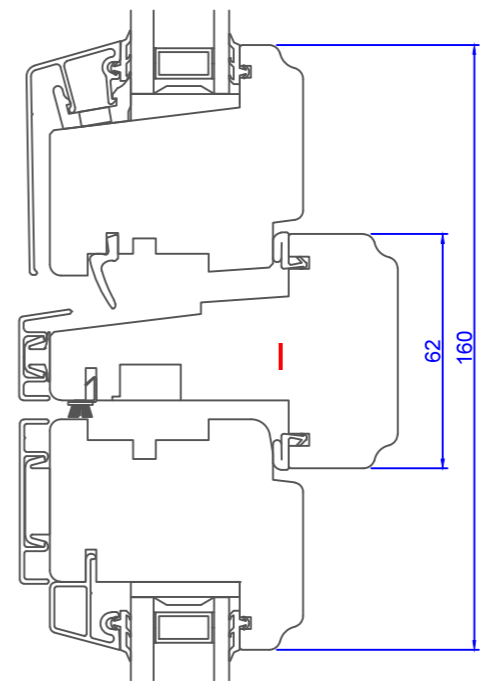

1 2 3 4 5 6 7 8

A B C D E F

A B C D E F

Constr. by AOS	Rev. by	Appr. by	Tolerance General Tolerance ± 0.2
Constr. Date 12/18/2015	Rev. date	Appr. date	Product series NTech
Norwegian: ND Ntech Villa Toppsving Opus 100 mm karm inkl. 8 mm alum.			
Swedish: ND NTech Villa Vridfönster Opus 100 mm karm inkl. 8 mm alum.			
English: ND NTech Villa Topswing reversible Opus 100 mm frame incl. 8 mm alum.			

NorDan
www.nordan.no - www.nordan.se - www.nordan.co.uk

Format: **A3** Scale: **1:2** Size: **1 of 1**

Drawing no. **N360907**

Revision

1 2 3 4