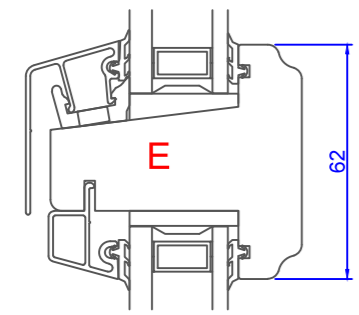

1 2 3 4 5 6 7 8

A B C D E F

A B C D E F

Constr. by AOS	Rev. by	Appr. by	Tolerance General Tolerance ± 0.2
Constr. Date 12/18/2015	Rev. date	Appr. date	Product series NTech
Norwegian: ND Ntech Villa Toppsving Opus 100 mm karm inkl. 8 mm alum.			
Swedish: ND NTech Villa Vridfönster Opus 100 mm karm inkl. 8 mm alum.			
English: ND NTech Villa Topswing reversible Opus 100 mm frame incl. 8 mm alum.			

NorDan
www.nordan.no - www.nordan.se - www.nordan.co.uk

Format: **A3** Scale: **1:2** Size: **1 of 1**

Drawing no. **N360907**

Revision

1 2 3 4