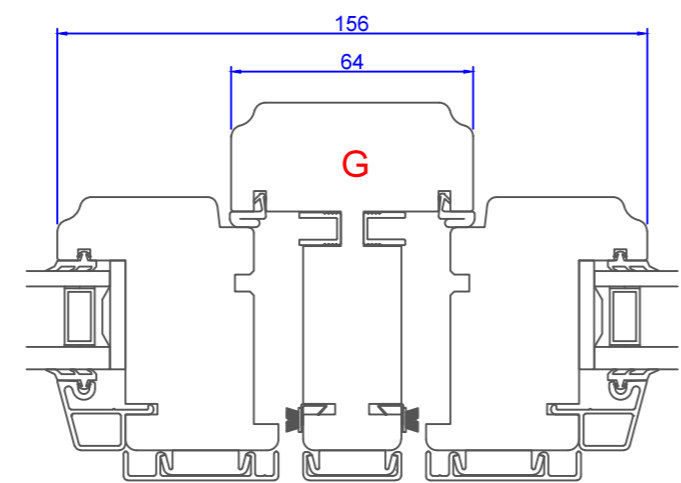

1 2 3 4 5 6 7 8

A B C D E F

A B C D E F

Constr. by AOS	Rev. by	Appr. by	Tolerance General Tolerance ± 0.2
Constr. Date 12/18/2015	Rev. date	Appr. date	Product series NTech
Norwegian: ND Ntech Villa Toppsving Opus 100 mm karm inkl. 8 mm alum.			
Swedish: ND NTech Villa Vridfönster Opus 100 mm karm inkl. 8 mm alum.			
English: ND NTech Villa Topswing reversible Opus 100 mm frame incl. 8 mm alum.			

NorDan
www.nordan.no - www.nordan.se - www.nordan.co.uk

Format: **A3** Scale: **1:2** Size: **1 of 1**

Drawing no. **N360907**

Revision

1 2 3 4