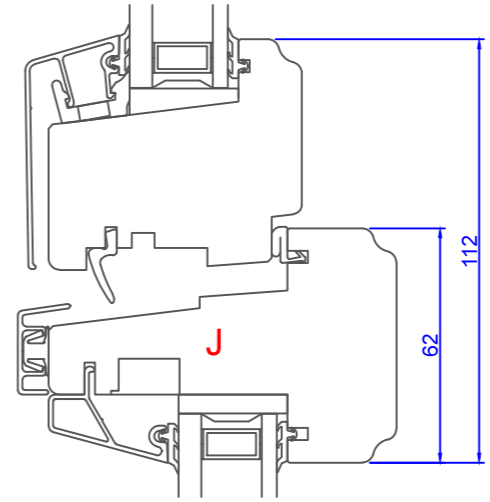

1 2 3 4 5 6 7 8

A B C D E F

A B C D E F

Constr. by AOS	Rev. by	Appr. by	Tolerance General Tolerance ± 0.2
Constr. Date 12/18/2015	Rev. date	Appr. date	Product series NTech
Norwegian: ND Ntech Villa Toppsving Opus 100 mm karm inkl. 8 mm alum.			
Swedish: ND NTech Villa Vridfönster Opus 100 mm karm inkl. 8 mm alum.			
English: ND NTech Villa Topswing reversible Opus 100 mm frame incl. 8 mm alum.			

NorDan
www.nordan.no - www.nordan.se - www.nordan.co.uk

Format: **A3** Scale: **1:2** Size: **1 of 1**

Drawing no. **N360907**

Revision

1 2 3 4