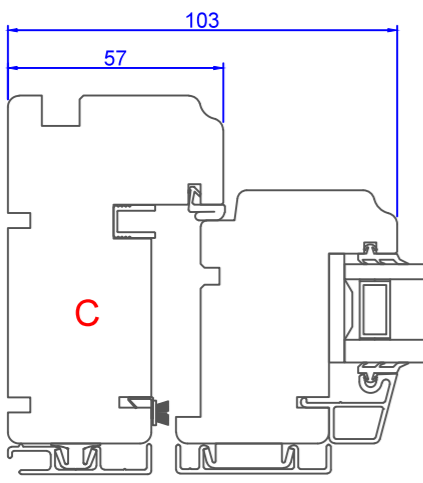

1 2 3 4 5 6 7 8

A B C D E F

A B C D E F

Constr. by AOS	Rev. by	Appr. by	Tolerance General Tolerance ± 0.2
Constr. Date 12/18/2015	Rev. date	Appr. date	Product series NTech
Norwegian: ND Ntech Villa Toppsving Opus 100 mm karm inkl. 8 mm alum.			
Swedish: ND NTech Villa Vridfönster Opus 100 mm karm inkl. 8 mm alum.			
English: ND NTech Villa Topswing reversible Opus 100 mm frame incl. 8 mm alum.			

NorDan
www.nordan.no - www.nordan.se - www.nordan.co.uk

Format: **A3** Scale: **1:2** Size: **1 of 1**

Drawing no. **N360907**

Revision

1 2 3 4