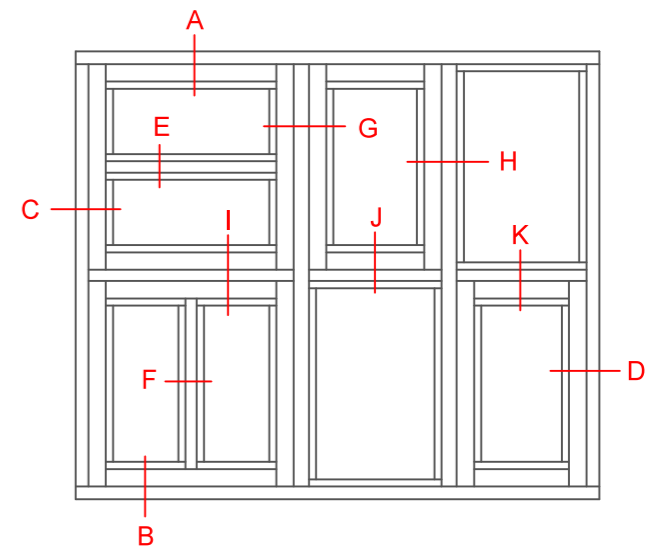

1 2 3 4 5 6 7 8

A B C D E F

A B C D E F

Constr. by AOS	Rev. by	Appr. by	Tolerance General Tolerance ± 0.2
Constr. Date 12/18/2015	Rev. date	Appr. date	Product series NTech
Norwegian: ND Ntech Villa Toppsving Opus 100 mm karm inkl. 8 mm alum.			
Swedish: ND NTech Villa Vridfönster Opus 100 mm karm inkl. 8 mm alum.			
English: ND NTech Villa Topswing reversible Opus 100 mm frame incl. 8 mm alum.			

NorDan
www.nordan.no - www.nordan.se - www.nordan.co.uk

Format: **A3** Scale: **1:2** Size: **1 of 1**

Drawing no. **N360907**

Revision

1 2 3 4