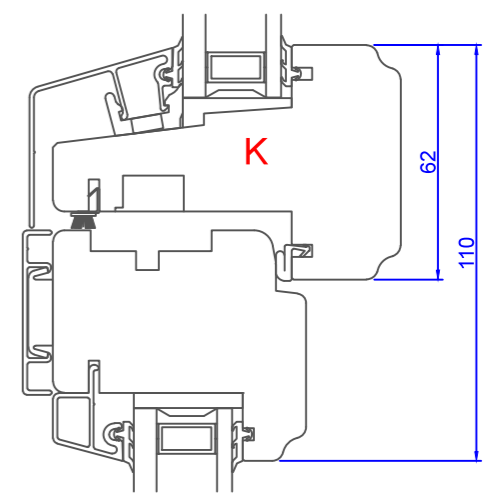

1 2 3 4 5 6 7 8

A B C D E F

A B C D E F

Constr. by AOS	Rev. by	Appr. by	Tolerance General Tolerance ± 0.2
Constr. Date 12/18/2015	Rev. date	Appr. date	Product series NTech
Norwegian: ND Ntech Villa Toppsving Opus 100 mm karm inkl. 8 mm alum.			
Swedish: ND NTech Villa Vridfönster Opus 100 mm karm inkl. 8 mm alum.			
English: ND NTech Villa Topswing reversible Opus 100 mm frame incl. 8 mm alum.			

NorDan
www.nordan.no - www.nordan.se - www.nordan.co.uk

Format: **A3** Scale: **1:2** Size: **1 of 1**

Drawing no. **N360907**

Revision

1 2 3 4