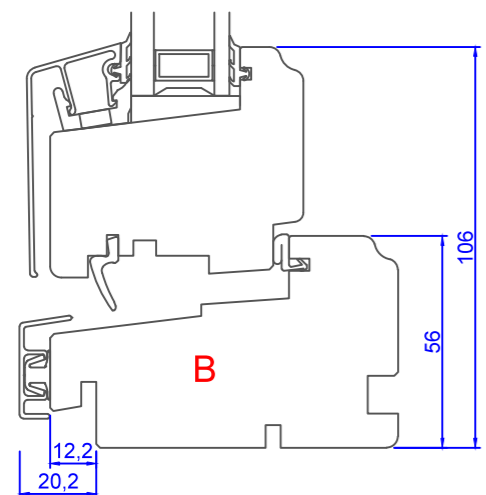

1 2 3 4 5 6 7 8

A B C D E F

A B C D E F

Constr. by AOS	Rev. by	Appr. by	Tolerance General Tolerance ± 0.2
Constr. Date 12/18/2015	Rev. date	Appr. date	Product series NTech
Norwegian: ND Ntech Villa Toppsving Opus 100 mm karm inkl. 8 mm alum.			
Swedish: ND NTech Villa Vridfönster Opus 100 mm karm inkl. 8 mm alum.			
English: ND NTech Villa Topswing reversible Opus 100 mm frame incl. 8 mm alum.			

NorDan
www.nordan.no - www.nordan.se - www.nordan.co.uk

Format: **A3** Scale: **1:2** Size: **1 of 1**

Drawing no. **N360907**

Revision

1 2 3 4