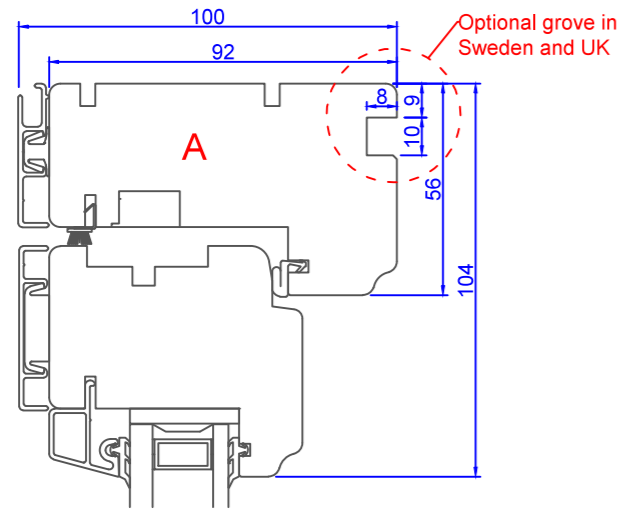

1 2 3 4 5 6 7 8

A B C D E F

A B C D E F

Constr. by AOS	Rev. by	Appr. by	Tolerance General Tolerance ± 0.2
Constr. Date 12/18/2015	Rev. date	Appr. date	Product series NTech
Norwegian: ND Ntech Villa Toppsving Opus 100 mm karm inkl. 8 mm alum.			
Swedish: ND NTech Villa Vridfönster Opus 100 mm karm inkl. 8 mm alum.			
English: ND NTech Villa Topswing reversible Opus 100 mm frame incl. 8 mm alum.			

NorDan
www.nordan.no - www.nordan.se - www.nordan.co.uk

Format: **A3** Scale: **1:2** Size: **1 of 1**

Drawing no. **N360907**

Revision

1 2 3 4